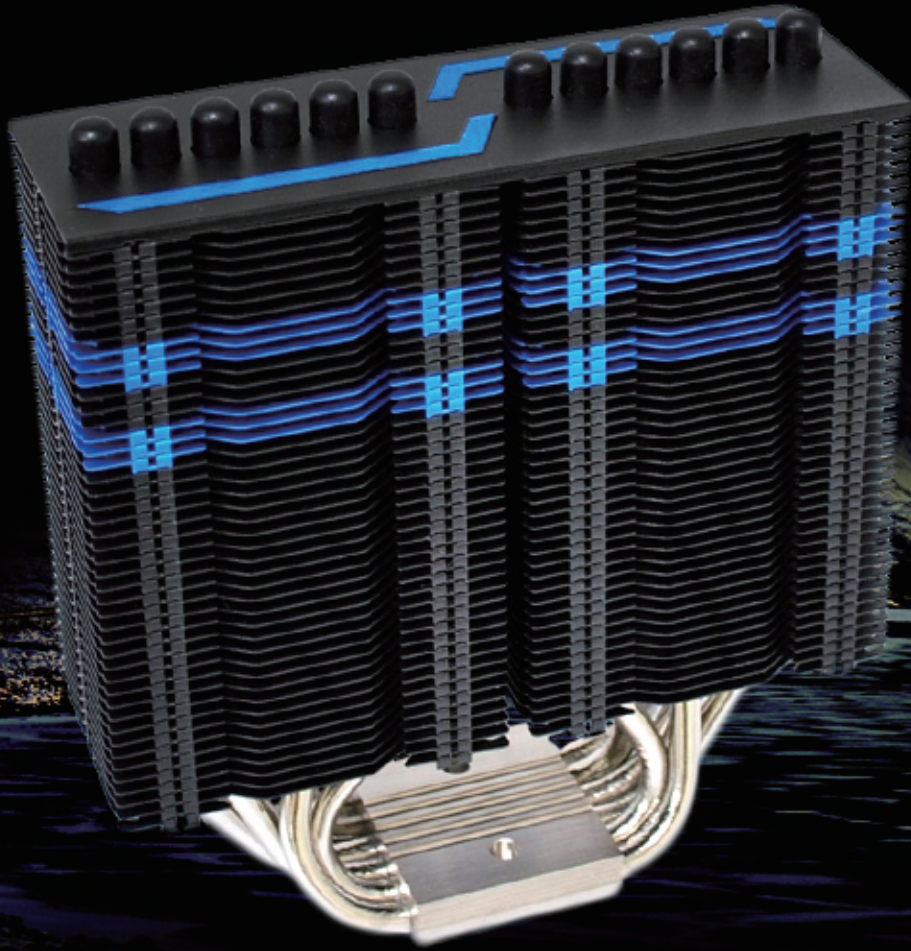

ARMAGEDDON

BLUE SERIES

The new Blue Series Armageddon! It is a tower of black fins, interspersing flashes of blue within, and silver pipes. Top tier performance and style all in one package! Outfit your system with one of the best performing and best looking heat sinks on the market!

Features

1. Slim yet powerful for space confined system
2. Ideal when equipped with 140mm x 25mm fans, also compatible with 120mm x 25mm fans.
3. With dual fans installed, it is thinner than others with same setup.
4. Works efficiently with low noise fans
5. Features the exclusive ArmaClip for fast, easy and secure fan installation.
6. Six high quality, high performance heatpipes.